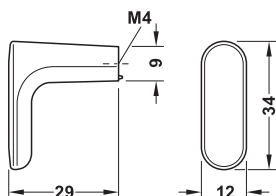

Häfele Design Model H2130

> Material: Zinc alloy

Finish/colour	Cat. No.
Polished chrome plated	106.69.152
Brushed nickel plated	106.69.150
Brushed used look black	106.69.151

Packing: 1 or 10 pieces

Matching furniture handle	▶ FF 1.64 B
M4 threaded screws	▶ FF 1.260

Häfele Design Model H2140

> Material: Zinc alloy

Finish/colour	Cat. No.
Matt white	106.70.121
Brushed nickel plated	106.70.122
Brushed gold coloured	106.70.123
Matt black	106.70.120

Packing: 1 or 140 pieces