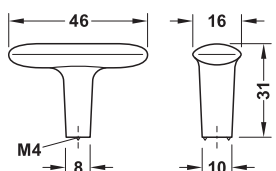

Häfele Design Model H2130

> Material: Zinc alloy

Finish/colour	Cat. No.
Polished chrome plated	106.69.152
Brushed nickel plated	106.69.150
Brushed used look black	106.69.151

Packing: 1 or 10 pieces

Matching furniture handle	▶ FF 1.64 B
M4 threaded screws	▶ FF 1.260

Häfele Design Model H2140

> Material: Zinc alloy

Finish/colour	Cat. No.
Matt white	106.70.121
Brushed nickel plated	106.70.122
Brushed gold coloured	106.70.123
Matt black	106.70.120

Packing: 1 or 140 pieces